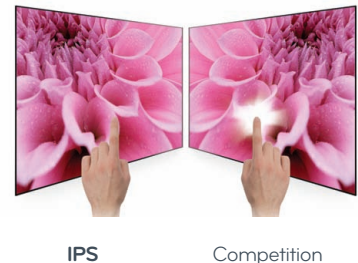

## TRUE WIDE VIEWING

Color shifts and distortion are eliminated from any viewing angle.

Color change average @ 60°  
Gamma change average @ 60°

## PANEL STABILITY

Minimized image distortion and shows no tailing when external pressure is applied.

IPS Competition

## 84" Edge LED Large Screen

The sheer size of the screen, equal to four 42-inch class displays, gives you a breathtaking viewing experience. The picture is so big and immersive, it's as if you're in the scene and part of the action.