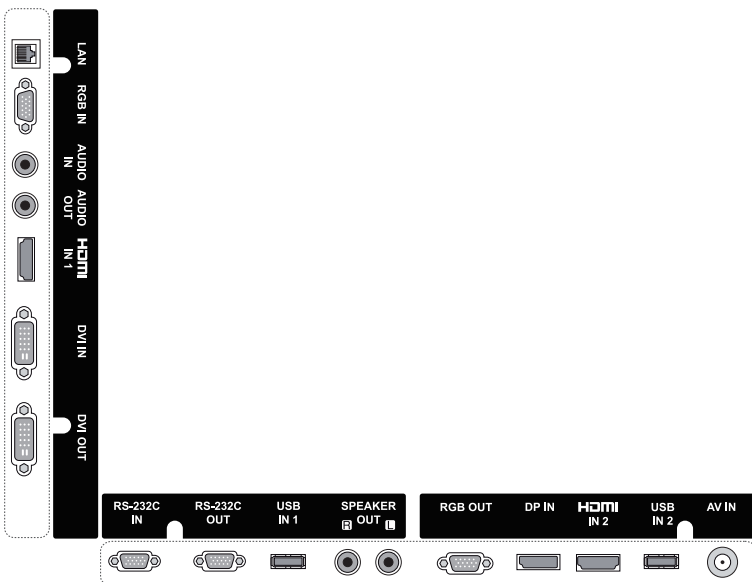

Rear Jack Panel