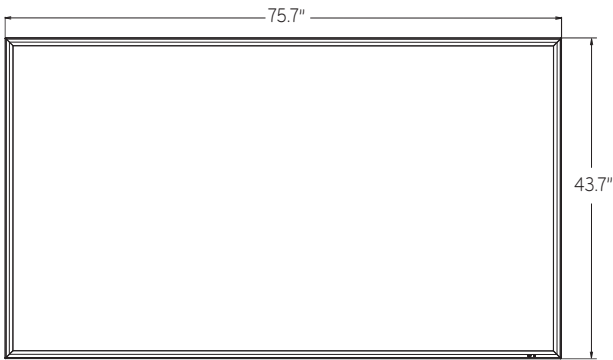

LIFE'S GOOD...

when it's green.

LG is committed to improving product development, manufacturing and usage to meet the demand for products with environmentally friendlier features. Our Display has technologies to reduce power consumption and in return increase cost savings per room.

EcoSmart

- **Intelligent Sensor** - Continually monitors room light conditions to automatically optimize the picture quality for a more enjoyable viewing experience, which can help save energy.
- **Dynamic Power Savings** - Using built-in algorithms, Display will automatically reduce the power consumption based on incoming video, while maximizing picture performance.
- **Static Power Savings** - Picture brightness level can be set at the preferred power consumption level to reduce power and increase energy savings.
- **CEC Compliant** - Meets the Appliance Efficiency Regulations of the California Energy Commission.
- **RoHS Compliant** - Meets directive on restriction of hazardous substances.