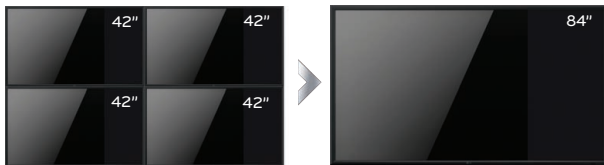

### BEZEL WIDTH

This aesthetically superior display has the bezel width of 27.9mm that offers an elegant but modern look that will work well with any decor.

## PANEL STABILITY

Minimized image distortion and shows no tailing when external pressure is applied.

IPS Competition

## 84" Edge LED Large Screen

The sheer size of the screen, equal to four 42-inch class displays, gives you a breathtaking viewing experience. The picture is so big and immersive, it's as if you're in the scene and part of the action.