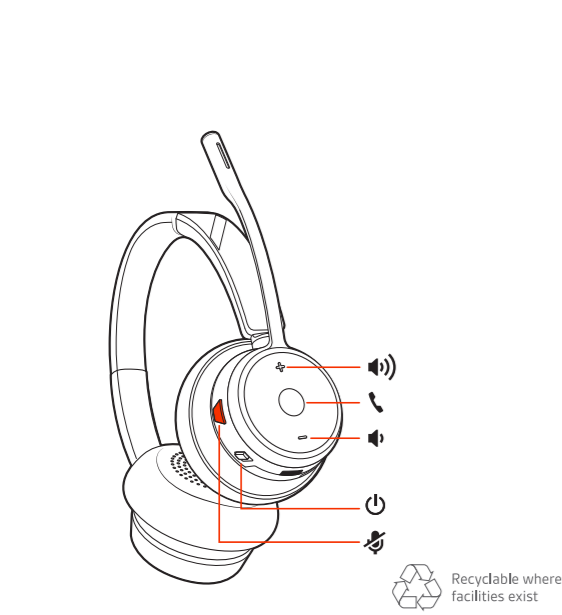

QUICK START

SAVI 7310/7320 OFFICE FOR COMPUTER AND DESK PHONE