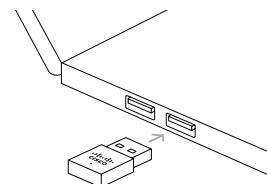

The Cisco USB HD Adapter comes pre-paired to your headset.

Use the adapter when you want a quality wireless experience without pairing to a new device

L'adaptateur Cisco USB HD est pré-appairé à votre casque