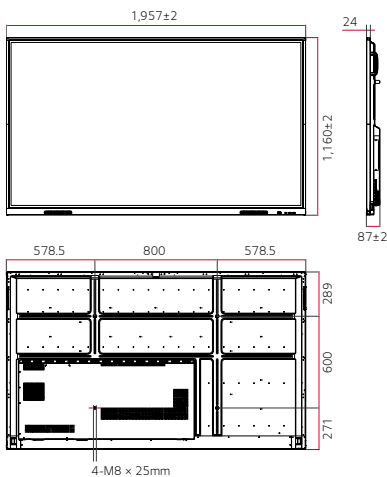

PRODUCT INFORMATION

* 86 inch

TR3DJ Series

Display	Inch	86" / 75" / 65"
	Native Resolution	3,840 × 2,160 (UHD)
	Gap Between Cover Glass and Open Cell	< 1 mm
	Brightness (w/ Glass)	(Typ.) 350, 350, 350 nit
Touch	Multi Touch Point	Max. 20 Points
Connectivity	Input	HDMI (3), USB 3.0 (3), USB 2.0 (3), RGB (1), Audio (1), RS-232C (1), RJ45 (1)
	Output	Audio (1), Touch USB (2)

DIMENSION

(unit: mm)

86"

75"

65"

CONNECTIVITY

Front

Side

Bottom

- ① USB 2.0
- ② USB 3.0
- ③ TOUCH OUT 1
- ④ HDMI IN 1
- ⑤ HDMI IN 2
- ⑥ HDMI IN 3
- ⑦ TOUCH OUT 2
- ⑧ VGA
- ⑨ AUDIO IN
- ⑩ SPDIF
- ⑪ RS-232C IN
- ⑫ AUDIO OUT
- ⑬ LAN

* Dimensions & Jack Panels may differ from the above image, so please contact LG sales team to verify before ordering.