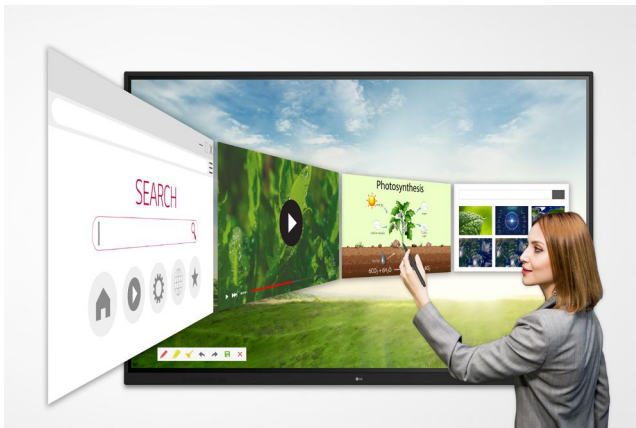

USER FRIENDLY EXPERIENCE

Web Browser

The TR3DJ series supports an embedded Android web browser, so you can search the web easily and quickly, without connecting to an external tablet or computer.