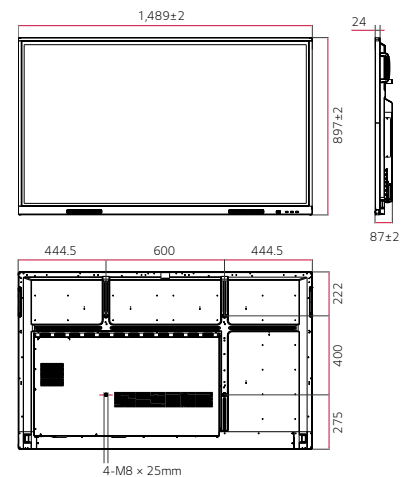

PRODUCT INFORMATION

* 86 inch

TR3DJ Series

Display	Inch	86" / 75" / 65"
	Native Resolution	3,840 × 2,160 (UHD)
	Gap Between Cover Glass and Open Cell	< 1 mm
	Brightness (w/ Glass)	(Typ.) 350, 350, 350 nit
Touch	Multi Touch Point	Max. 20 Points
Connectivity	Input	HDMI (3), USB 3.0 (3), USB 2.0 (3), RGB (1), Audio (1), RS-232C (1), RJ45 (1)
	Output	Audio (1), Touch USB (2)

DIMENSION

(unit: mm)

86"

75"

65"

CONNECTIVITY

Front

Side

Bottom

- ① USB 2.0
- ② USB 3.0
- ③ TOUCH OUT 1
- ④ HDMI IN 1
- ⑤ HDMI IN 2
- ⑥ HDMI IN 3
- ⑦ TOUCH OUT 2
- ⑧ VGA
- ⑨ AUDIO IN
- ⑩ SPDIF
- ⑪ RS-232C IN
- ⑫ AUDIO OUT
- ⑬ LAN

* Dimensions & Jack Panels may differ from the above image, so please contact LG sales team to verify before ordering.