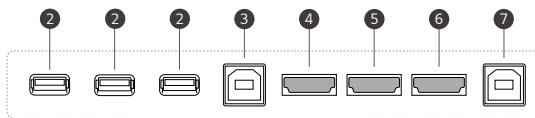

DIMENSION

(unit: mm)

86"

75"

65"

CONNECTIVITY

Front

Side

Bottom

- ① USB 2.0
- ② USB 3.0
- ③ TOUCH OUT 1
- ④ HDMI IN 1
- ⑤ HDMI IN 2
- ⑥ HDMI IN 3
- ⑦ TOUCH OUT 2
- ⑧ VGA
- ⑨ AUDIO IN
- ⑩ SPDIF
- ⑪ RS-232C IN
- ⑫ AUDIO OUT
- ⑬ LAN

* Dimensions & Jack Panels may differ from the above image, so please contact LG sales team to verify before ordering.