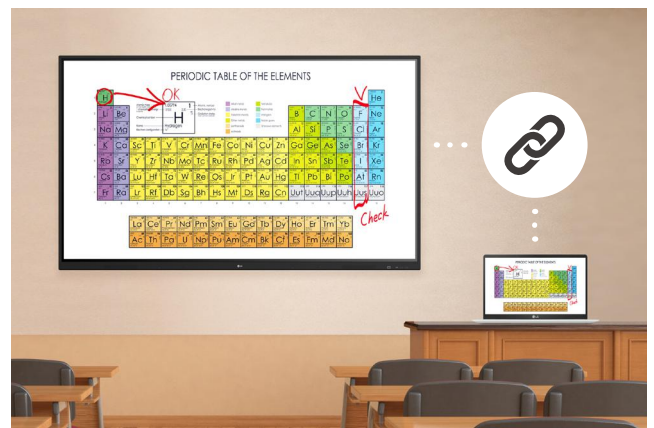

Over the Air OS Updates

Energy Efficient (EU ErP Compliant)

SMOOTH TOUCH & WRITING EXPERIENCE

Multi Touch

The TR3DJ series can simultaneously use up to 20 points of multi touch. This function offers a lifelike board touch experience and makes collaboration much easier.

Enhanced Visibility with Low Parallax

With 1mm gap between the screen and tempered glass, which supports low parallax, the TR3DJ series can offer precise touch and excellent writing experience.

Dual Pen & Dual Color

The stylus pen comes in two different colors and with two different tip sizes of 3mm and 8mm. The dual pens enable users to write or draw simultaneously.

Easy Writing Experience

The TR3DJ series allows you to write and annotate on all sources, so your writing experience can be easy and satisfying.