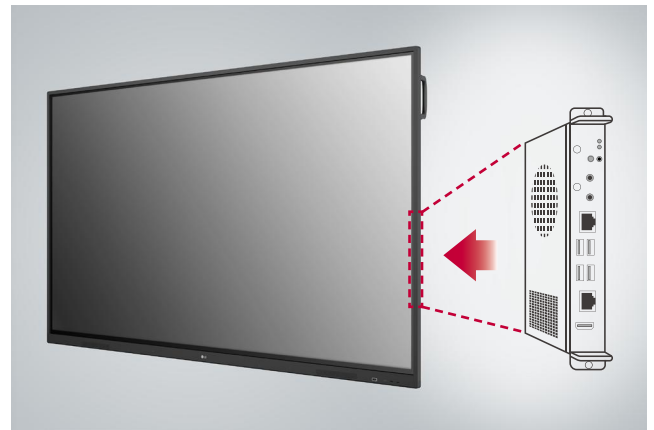

Enhanced Visibility with Low Parallax

With 1mm gap between the screen and tempered glass, which supports low parallax, the TR3DJ series can offer precise touch and excellent writing experience.

Dual Pen & Dual Color

The stylus pen comes in two different colors and with two different tip sizes of 3mm and 8mm. The dual pens enable users to write or draw simultaneously.

Easy Writing Experience

The TR3DJ series allows you to write and annotate on all sources, so your writing experience can be easy and satisfying.

EASY CONNECTION & SHARING

Air Class

Air Class supports connecting up to 30 students and offers interactive meetings for mobile devices on the same network, providing a variety of tools such as voting, answering, and sharing project texts. Air Class is easily accessible from the TR3DJ's main toolbar.