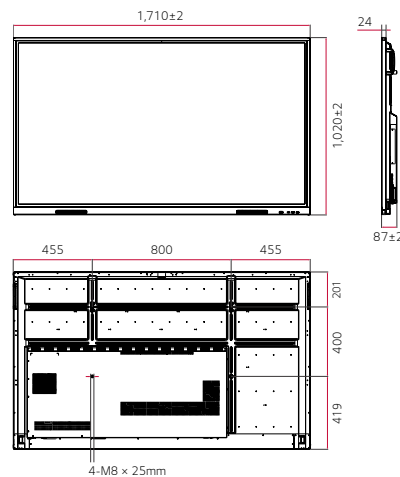

PRODUCT INFORMATION

* 86 inch

TR3DJ Series

Display	Inch	86" / 75" / 65"
	Native Resolution	3,840 × 2,160 (UHD)
	Gap Between Cover Glass and Open Cell	< 1 mm
	Brightness (w/ Glass)	(Typ.) 350, 350, 350 nit
Touch	Multi Touch Point	Max. 20 Points
Connectivity	Input	HDMI (3), USB 3.0 (3), USB 2.0 (3), RGB (1), Audio (1), RS-232C (1), RJ45 (1)
	Output	Audio (1), Touch USB (2)

DIMENSION

(unit: mm)

86"

75"

65"

CONNECTIVITY

Front

Side

Bottom

- ① USB 2.0
- ② USB 3.0
- ③ TOUCH OUT 1
- ④ HDMI IN 1
- ⑤ HDMI IN 2
- ⑥ HDMI IN 3
- ⑦ TOUCH OUT 2
- ⑧ VGA
- ⑨ AUDIO IN
- ⑩ SPDIF
- ⑪ RS-232C IN
- ⑫ AUDIO OUT
- ⑬ LAN

* Dimensions & Jack Panels may differ from the above image, so please contact LG sales team to verify before ordering.