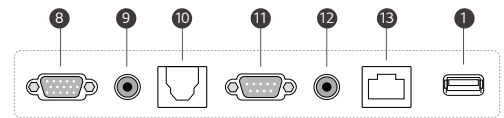

DIMENSION

(unit: mm)

86"

75"

65"

CONNECTIVITY

Front

Side

Bottom

- ① USB 2.0
- ② USB 3.0
- ③ TOUCH OUT 1
- ④ HDMI IN 1
- ⑤ HDMI IN 2
- ⑥ HDMI IN 3
- ⑦ TOUCH OUT 2
- ⑧ VGA
- ⑨ AUDIO IN
- ⑩ SPDIF
- ⑪ RS-232C IN
- ⑫ AUDIO OUT
- ⑬ LAN

* Dimensions & Jack Panels may differ from the above image, so please contact LG sales team to verify before ordering.