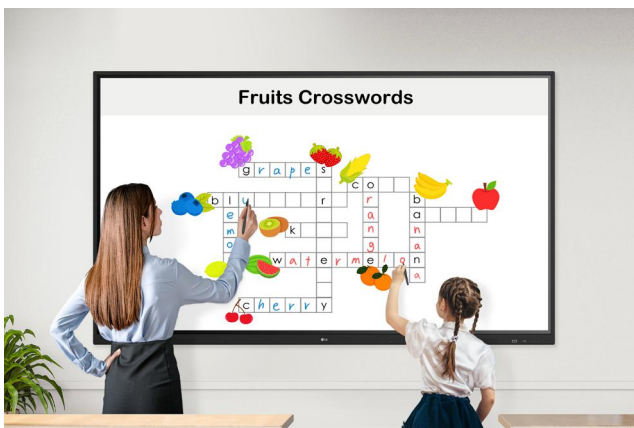

- Free Embedded Applications
- Note, Web Browser, Screen Share Pro

TR3DJ SERIES FEATURES

4K Resolution (UHD)

20 Point Multi Touch

Minimal Air Gap

Anti-glare / Tempered Glass

Screen Mirroring

Integrated Speaker and Wi-Fi Module

Over the Air OS Updates

Energy Efficient (EU ErP Compliant)

SMOOTH TOUCH & WRITING EXPERIENCE

Multi Touch

The TR3DJ series can simultaneously use up to 20 points of multi touch. This function offers a lifelike board touch experience and makes collaboration much easier.

Enhanced Visibility with Low Parallax

With 1mm gap between the screen and tempered glass, which supports low parallax, the TR3DJ series can offer precise touch and excellent writing experience.

Dual Pen & Dual Color

The stylus pen comes in two different colors and with two different tip sizes of 3mm and 8mm. The dual pens enable users to write or draw simultaneously.

Easy Writing Experience

The TR3DJ series allows you to write and annotate on all sources, so your writing experience can be easy and satisfying.