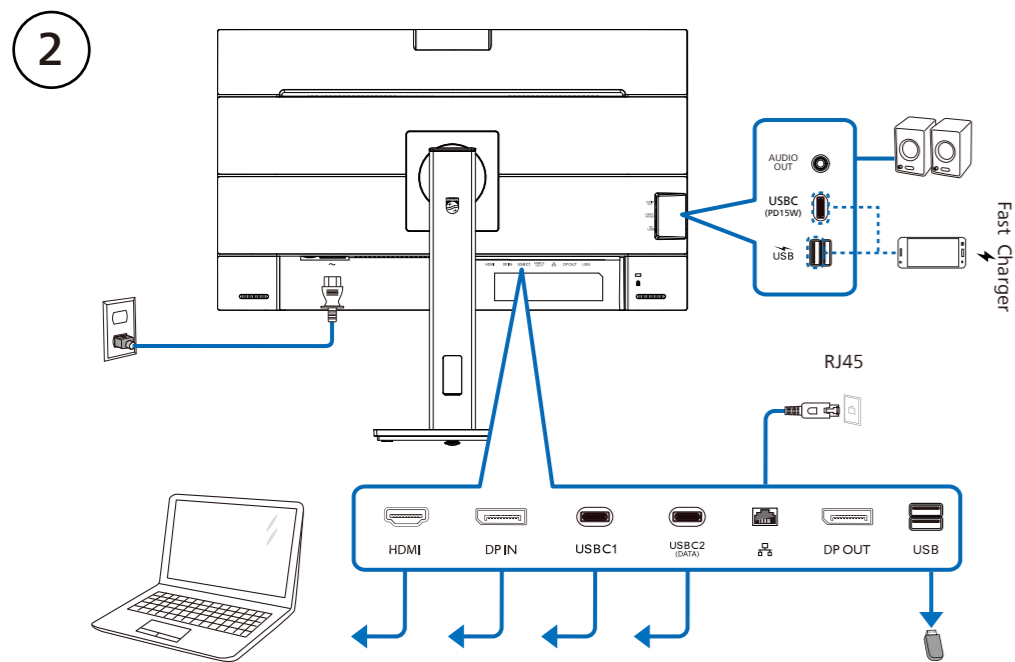

SUB SOURCE POSSIBILITY (x1)			
MultiView		HDMI	DisplayPort	USBC1	
MAIN SOURCE (x1)	HDMI	•	•	•	
	DisplayPort	•	•	•	
	USBC1	•	•	•	

Register your product and get support at www.philips.com/support

Version: M1127BU5601Q1WWT
2022 © TOP Victory Investments Ltd. All rights reserved.

Specifications are subject to change without notice.

HDMI

www.philips.com

Energy Labelling
27B1U5601H

Printed in China

H41G785381368A

PHILIPS
Business Monitor
5000 Series

27B1U5601H

Quick start

Register your product and get support at www.philips.com/welcome

Contents

*Different according to region
Display design may differ from that illustrated

USB docking (USB C-C)

USB hub (USB A-C)

Multi-stream transport

KVM