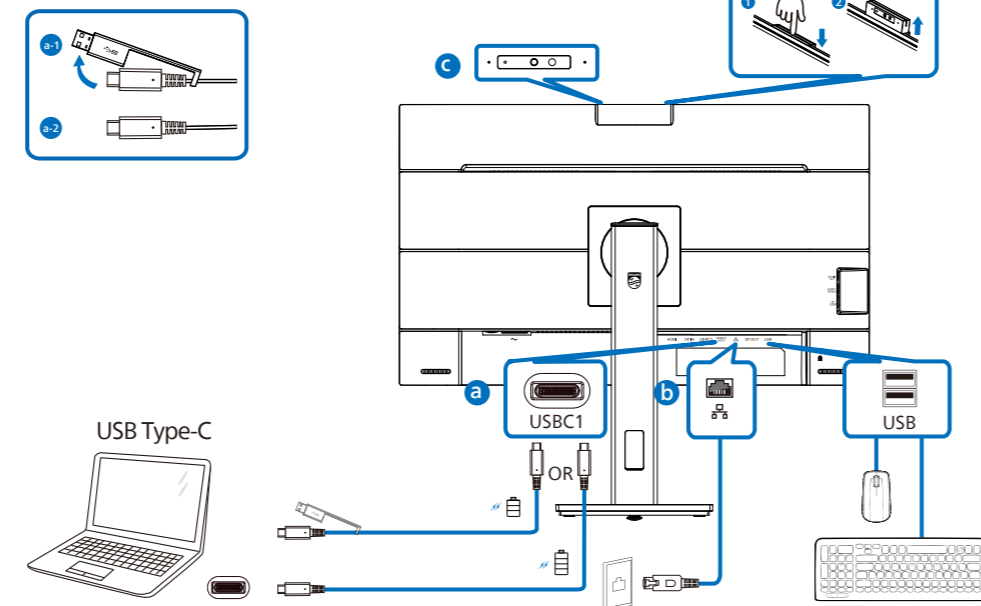

USB docking (USB C-C)