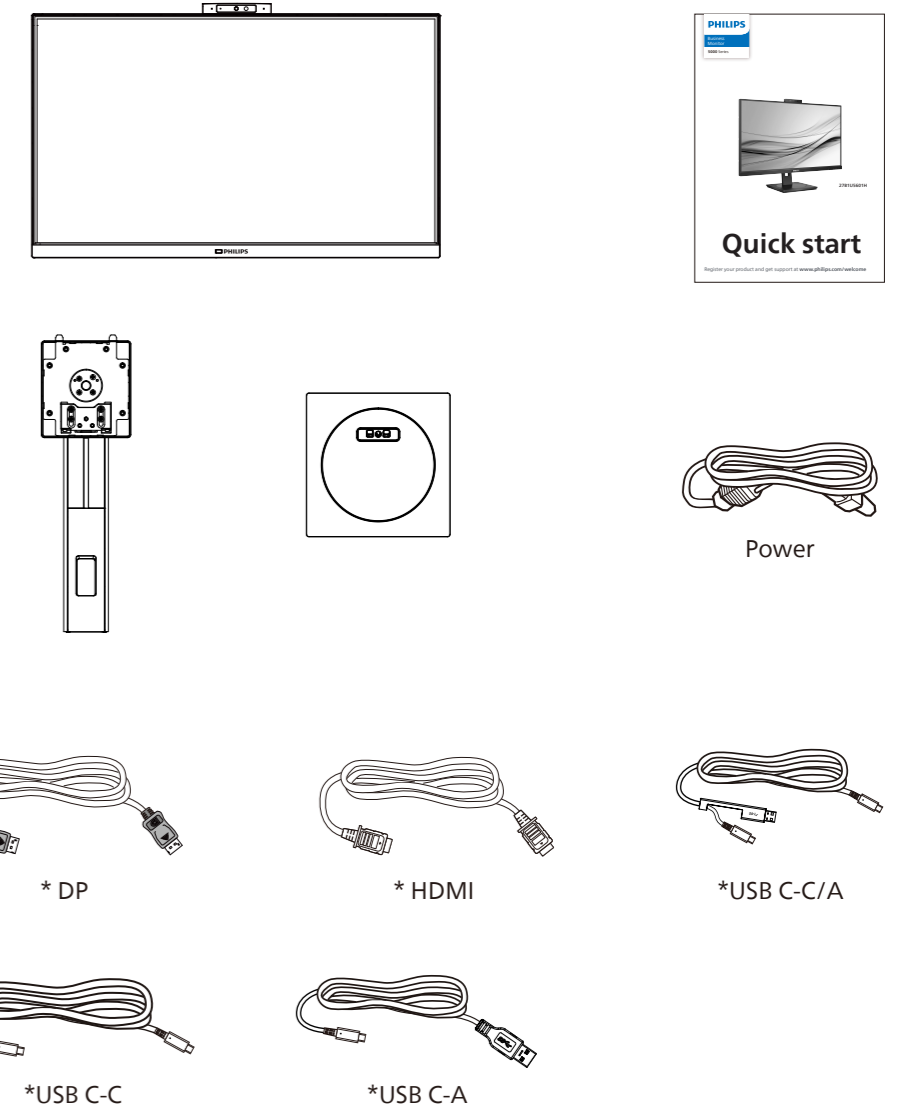

Contents

*Different according to region
Display design may differ from that illustrated