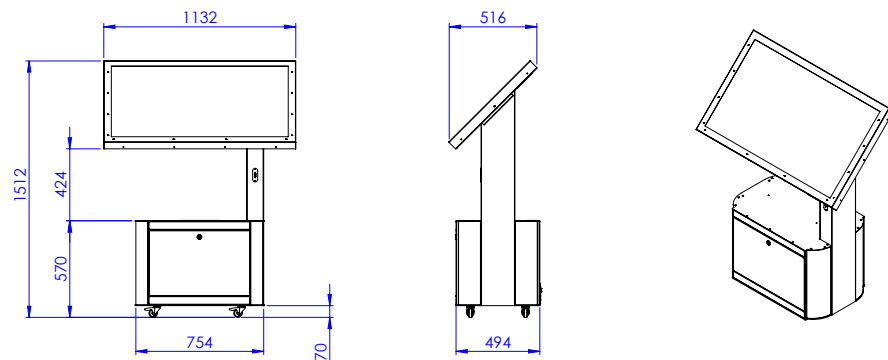

Supported Display Resolution

Computer formats

Resolution	Refresh rate
640 x 480	60, 67, 72, 75Hz
800 x 600	56, 60, 72, 75Hz
1024 x 768	60Hz
1280 x 768	60Hz
1280 x 800	60Hz
1280 x 1024	60Hz
1360 x 768	60Hz
1366 x 768	60Hz
1440 x 900	60Hz
1600 x 1200	60Hz
1920 x 1080	60Hz
1920 x 1200	60Hz

Video formats

Resolution	Refresh rate
480i	60Hz
480p	60Hz
576p	50Hz
576i	50Hz
720p	50, 60Hz
1080i	50, 60Hz
1080p	50, 60Hz

Connectivity

- PC:VGA-in D-Sub 15HD,VGA-out D-Sub 15HD, DVI-D x1, RS232 D-Sub9, RS232 D-sub9 output, 3.5 mm PC audio input x1, RJ45*
- AV input: HDMI x1, Component (BNC) x1, Composite (RCA) x1, Composite (BNC) x1, S-video x1, Audio (L/R) x2
- AV output: Composite (BNC) x1, Audio (L/R) x1
- Touch Screen: USB

Convenience

- Placement: Landscape 45 degree
- Picture in picture: PBP, PIP, POP
- Screen saving functions: Pixel Shift, Low Brightness
- Keyboard control: Hidden, Lockable
- Remote control signal: Lockable
- Energy saving functions: Smart Power
- Picture performance:Advanced color control
- Signal Loop Through: RS232,VGA
- Ease of installation: Carrying Handles
- Network controllable: RS232, RJ45

Dimensions

- Screen Bezel thickness: 44,50 mm horizontal and vertical
- Set dimensions (W x H x D): 1132 x 1512 x 516 mm
- Max Height printer space: 424 mm
- Product weight: ... kg

Operating conditions

- Temperature range (operation): 0 - 40 °C
- Relative humidity: 5 - 90 %
- MTBF: 60.000 hour(s)

* Only applies the screen

Power

- Consumption (On mode):Typ. 104W
- Standby power consumption: <1W
- Mains power: 90 - 264 V/AC, 50/60Hz

Sound

- Built-in speakers: 2 x 10W (RMS)

Accessories

- Included accessories: Remote Control, Batteries for remote control, AC Power Cord, VGA cable, User manual on CD-ROM, Quick start guide, Touch Driver, Omnitapps Cloud Brochure Selector
- Optional accessories: Multi User Touch Software Omnitapps BMT1909/00, Flightcase

Miscellaneous

- Color: black, RAL 90106L50
- Warranty: Europe 2 years
- On-Screen Display Languages: English, French, German, Italian, Polish, Turkish, Russian, Simplified Chinese

Packaging dimensions

- Packaging dimensions (W x H x D): ... x ... x ... mm
- Tare weight: ... kg
- Number of products included: 1

Technical specifications

Touch screen

- G4 Basic: 6 touch points
- Infrared Touch Screen
- USB Connection
- 6 mm anti glare hardened glass