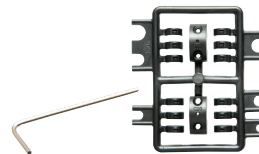

MOUNTING OPTIONS

Two different mounting options provide the flexibility for you to choose what best meets the needs of your room.

- Universal Cable Mount attaches directly to an HDMI cable (5-10mm diameter)
- Retractable Universal Mount attaches to any flat surface, like a table or lectern

COLOR CODING

Each adapter is color coded with a band that saves time and frustration by making it easy to quickly identify the adapter you need, "I need the yellow one".

PULL TAB

Easily grab the adapters when you need them with the integrated Pull Tab. Also, the pull tab may be customized to feature your company or organization logo*.

*Minimum order quantities apply

TOOLS INCLUDED

No more overnight orders or digging to find the right installation tools—everything you need to attach the adapters is included. The HDMI Cable Gauge Tool eliminates the guess work and reduces the time you need to mount the Universal Cable Mount to the HDMI cable.

HDMI ADAPTER & DONGLE RING GUIDE

Product Number	STYLE		MOUNTING OPTIONS				CONNECTION OPTIONS				
	Adapter Style	Dongle Style	Cable Sliding	Pre-Mounted HDMI Cable	Universal Retractor	Table Box Retractor	4K USB-C	4K Mini DisplayPort	4K DisplayPort	Lightning	VGA
29878	✓		✓				✓	✓	✓		
29879	✓				✓		✓	✓	✓		
29880	✓					✓	✓	✓	✓		
C2G29886	✓		✓				✓	✓	✓	✓	
C2G29887	✓		✓				✓	✓	✓	✓	✓
C2G29888	✓		✓				✓	✓	✓		✓
C2G29889	✓		✓				✓	✓		✓	
C2G29890	✓				✓		✓	✓	✓	✓	
C2G29891	✓				✓		✓	✓	✓	✓	✓
C2G29892	✓				✓		✓	✓	✓		✓
C2G29893	✓					✓	✓	✓	✓	✓	✓
C2G29895	✓		✓				✓	✓			
C2G30028		✓	✓				✓	✓	✓		
C2G30029		✓			✓		✓	✓	✓		
C2G30041		✓	✓				✓	✓	✓	✓	
C2G30042		✓	✓				✓	✓	✓	✓	✓
C2G30043		✓	✓				✓		✓		
C2G30044		✓	✓				✓	✓			
C2G30045		✓	✓				✓	✓		✓	
C2G30051		✓	✓				✓			✓	
C2G30052		✓		✓ (6ft)			✓	✓	✓		
C2G30053		✓		✓ (6ft)			✓		✓		
C2G30054		✓		✓ (6ft)			✓	✓			
C2G30056		✓		✓ (10ft)			✓	✓			
C2G30057		✓		✓ (15ft)			✓	✓			