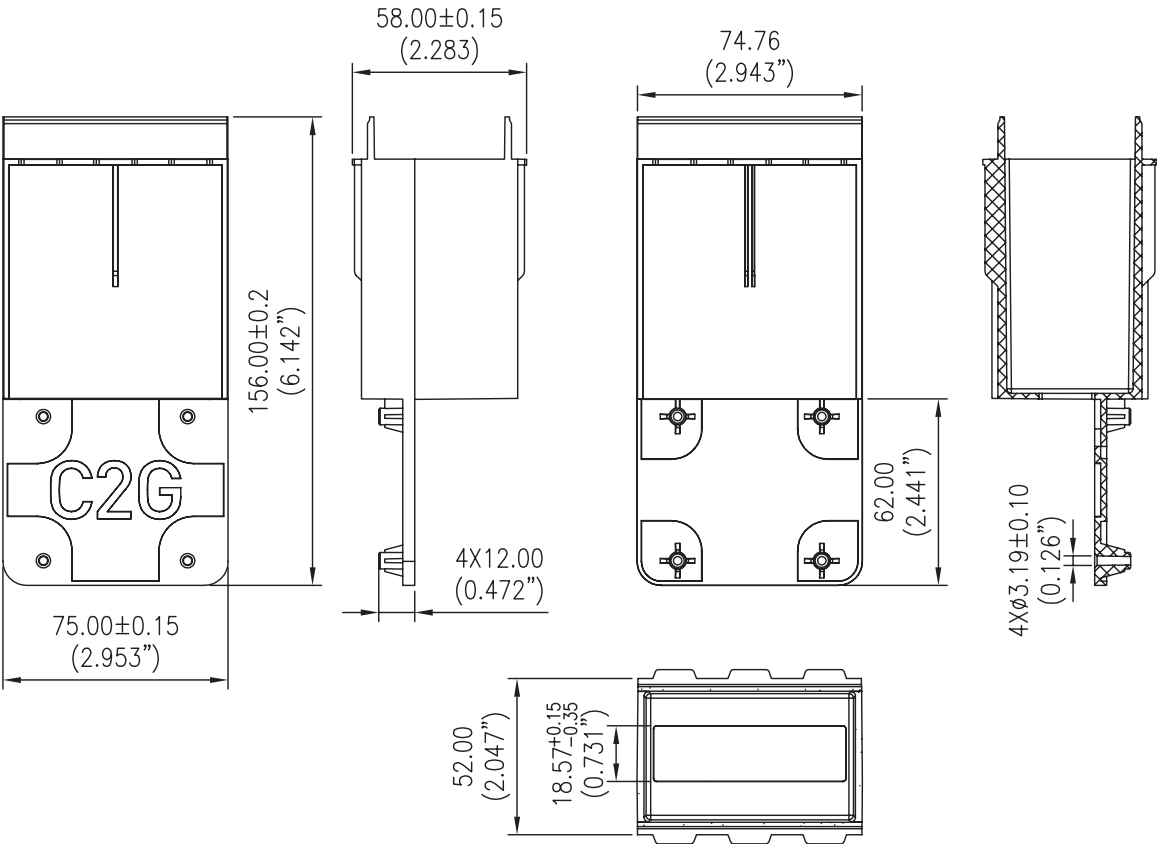

#### OVERVIEW

The Retractable HDMI Adapter Ring Mounting Box for Crestron Table Boxes allows you to expand the installation options of your Retractable Universal HDMI Adapter Ring so that you can connect nearly any device to an in-room display – ideal for Crestron table boxes in conference rooms and other meeting spaces. With only four self-tapping screws, the mounting box allows for easy installation of the Retractable HDMI Adapter Ring.

#### FEATURES

- Simple installation, with a smooth fit into Crestron table boxes
- Holder to tuck away adapter rings and pull tab for a clean and organized tabletop
- Four self-tapping screws for mounting Retractable Universal Mount 4K HDMI Adapter Ring to mounting Box

#### ITEM DESCRIPTION

C2G30040 Retractable HDMI Adapter Ring Mounting Box for Crestron Table Boxes

PHYSICAL CHARACTERISTICS

- Mounting Box Material: PC: Black
- Dimensions: 156 x 75 x 58mm
- Black Metal Screws (x4): Material: Steel; Dimensions: 7,0 x 27,5mm
- Product is CE Marked and Conforms to 2011/65/EU ROHS 2