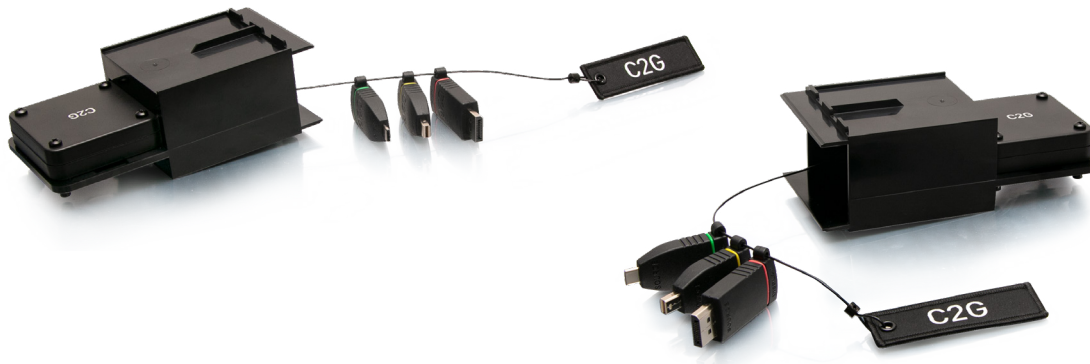

### Retractable HDMI<sup>®</sup> Adapter Ring Mounting Box for Crestron<sup>®</sup> Table Boxes

Attach the Retractable Universal Mount 4K HDMI Adapter Ring to a mounting box that fits into Crestron table boxes

#### OVERVIEW

The Retractable HDMI Adapter Ring Mounting Box for Crestron Table Boxes allows you to expand the installation options of your Retractable Universal HDMI Adapter Ring so that you can connect nearly any device to an in-room display – ideal for Crestron table boxes in conference rooms and other meeting spaces. With only four self-tapping screws, the mounting box allows for easy installation of the Retractable HDMI Adapter Ring.

#### FEATURES

- Simple installation, with a smooth fit into Crestron table boxes
- Holder to tuck away adapter rings and pull tab for a clean and organized tabletop
- Four self-tapping screws for mounting Retractable Universal Mount 4K HDMI Adapter Ring to mounting Box

#### ITEM DESCRIPTION

C2G30040 Retractable HDMI Adapter Ring Mounting Box for Crestron Table Boxes

PHYSICAL CHARACTERISTICS

- Mounting Box Material: PC: Black
- Dimensions: 156 x 75 x 58mm
- Black Metal Screws (x4): Material: Steel; Dimensions: 7,0 x 27,5mm
- Product is CE Marked and Conforms to 2011/65/EU ROHS 2