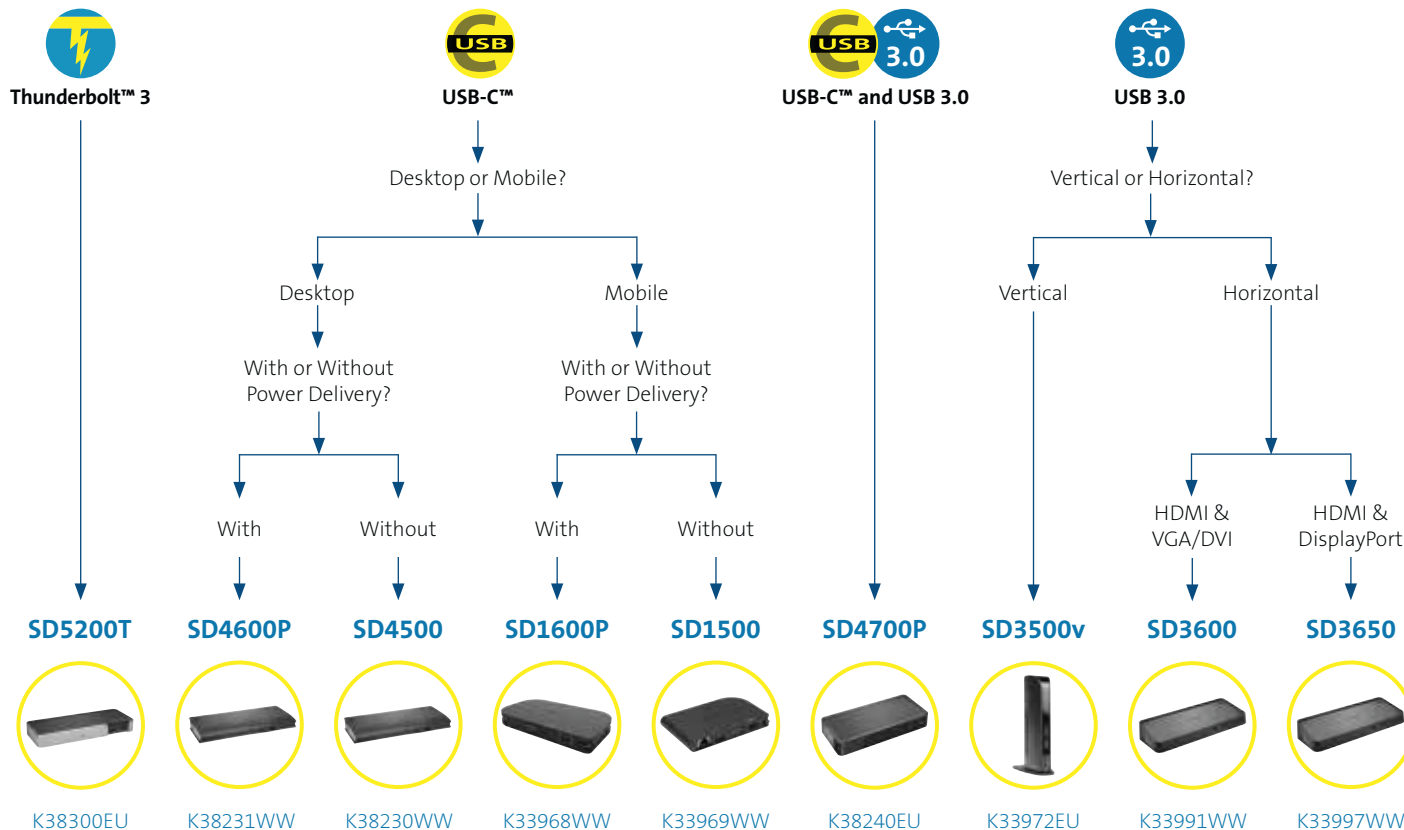

Choosing The Best Docking Solution

Kensington®

All docks are compatible with Windows® and macOS® - refer to individual product specifications on pages 31-34