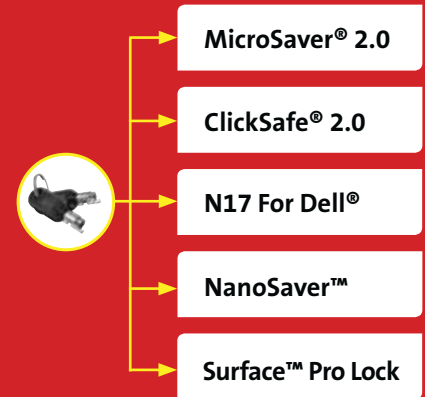

ClickSafe® 2.0 and ClickSafe® for Dell

ClickSafe® 2.0 Keyed Laptop Lock

K64435WW

One-Click Convenience

The ClickSafe® lock head snaps on to the Security Anchor after it has been installed in to the standard Kensington Security Slot™ found on most laptops

- Strong 13mm lock head offers uncompromised security for laptops and other devices
- Patented Hidden Pin™ Technology supports anti-pick tubular lock
- Pivot and rotate cable provides superior laptop engagement
- 1.8m (6') Carbon Steel Cable resists and deters cutting attempts

ClickSafe® Lock for Dell® Laptops & Tablets

K67974WW

One-Click Convenience for All Dell Security Slots

Perfect for when a single solution is required for a mixed estate of different devices featuring the Standard Kensington and Wedge Security Slots

- ClickSafe® Lock together with Security Anchors for both the standard Kensington Security Slot™ and Wedge Security Slot
- Provides one-step security for Dell laptops, 2-in-1's, tablets, USB docks, displays, projectors and desktops, increasing employee compliance
- Carbon Steel Cable resists cutting attempts and anchors to desk, table or any fixed structure

5mm Keying System

The new generation of Kensington locks use a common 5mm keying system that allows administrators to manage a mixed estate of devices from different manufacturers using a single key.