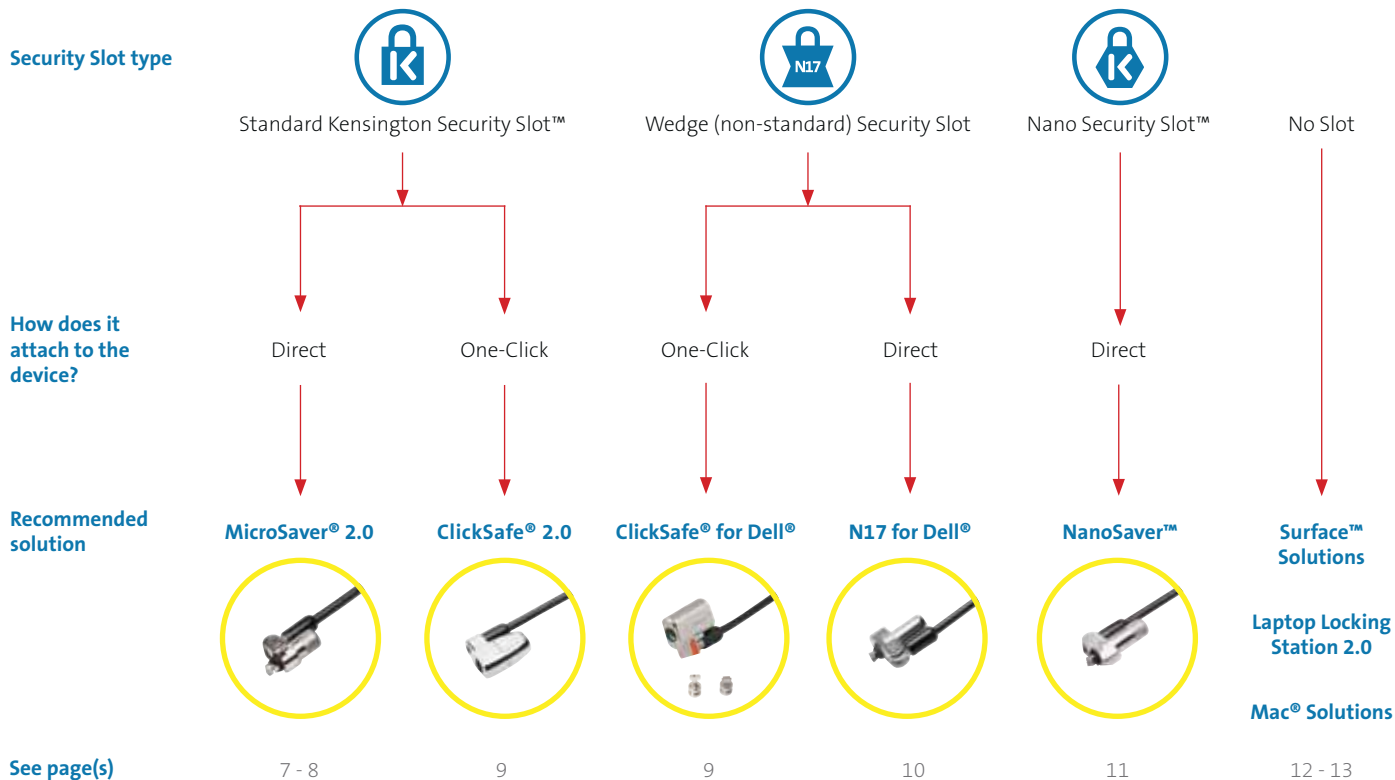

Choosing the Best Security Solution

Kensington®

Still not sure? Find the ideal lock - visit www.kensington.com/securityselector

MicroSaver[®] 2.0 Keyed Laptop Lock

K65020EU

The Standard Bearer

Engineered to be Kensington's smallest, strongest lock for laptops and other devices

- Low profile (10mm) lock head with pivot and rotate for easy engagement
- 5mm keying system
- Hidden Pin™ technology reduces picking risk
- T-Bar™ locking technology attaches to standard Kensington Security Slot™

MicroSaver[®] 2.0 Twin Laptop Lock

K65048WW

Secure Two Devices with One Lock

Two lock heads allow a laptop and peripheral device to be secured using one accessory

- Low profile (10mm) lock head with pivot and rotate for easy engagement
- 5mm keying system
- Hidden Pin™ technology reduces picking risk
- T-Bar™ locking technology attaches to standard Kensington Security Slot™