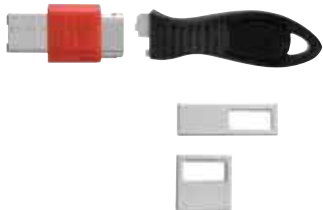

USB Port Security Solutions

Kensington®

USB Port Lock with Blockers

K67913WW

- Block multiple adjacent ports with one lock and allow continued secure use of authorised USB devices
- Reduces the risk of data leakage, data theft and unauthorised uploads
- Software-free solution physically blocks USB ports from unauthorised access