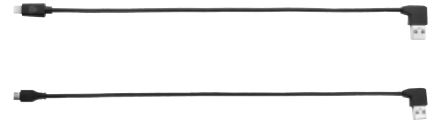

Charge & Sync Cabinet USB Cables

K67864WWA | K67866WWA

- Available as USB to Lightning (K67864WWA) or USB to micro USB (K67866WWA)
- Pack of 5 cables designed only for use with Charge & Sync cabinet K67862EU
- Length 285mm (K67864WWA), 315mm (K67866WWA)