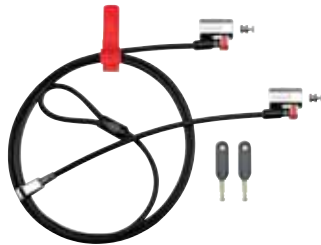

Laptop Locking Station 2.0

K64453WW | K64451WW

- Secures MacBooks and other ultra-thin laptops without a security slot
- Sleek, brushed aluminium design provides a non-invasive locking solution with side port access
- Adjustable security arms accommodate ultra-thin laptops from 11"-15.6" screen size
- Available with (K64453WW) or without (K64451WW) MicroSaver® 2.0 keyed laptop lock

ClickSafe® Locks

Kensington®

ClickSafe® Laptop Lock

K64637WW | K64964WW

- Available with either 5mm (K64637WW) or 10mm (K64964WW) thick cable
- Super-strong 1.5m long steel cable provides the strongest physical security on the market
- ClickSafe® lock head pivots 180° and rotates a full 360° around the cable for flexibility and convenience
- 12.7mm low profile lock head ensures compatibility with thin laptops

ClickSafe® Twin Laptop Lock

K64638WW

- Second lock head allows two items to be secured with the same cable and key
- ClickSafe® lock head pivots 180° and rotates a full 360° around the cable for flexibility and convenience
- Tamper-proof disc-style lock combined with superior materials provide near-impenetrable protection