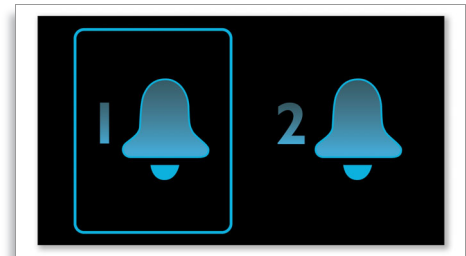

Dual alarm

The Philips audio system comes with two alarm times. Set one alarm time to wake you up and the other time to wake up your partner.