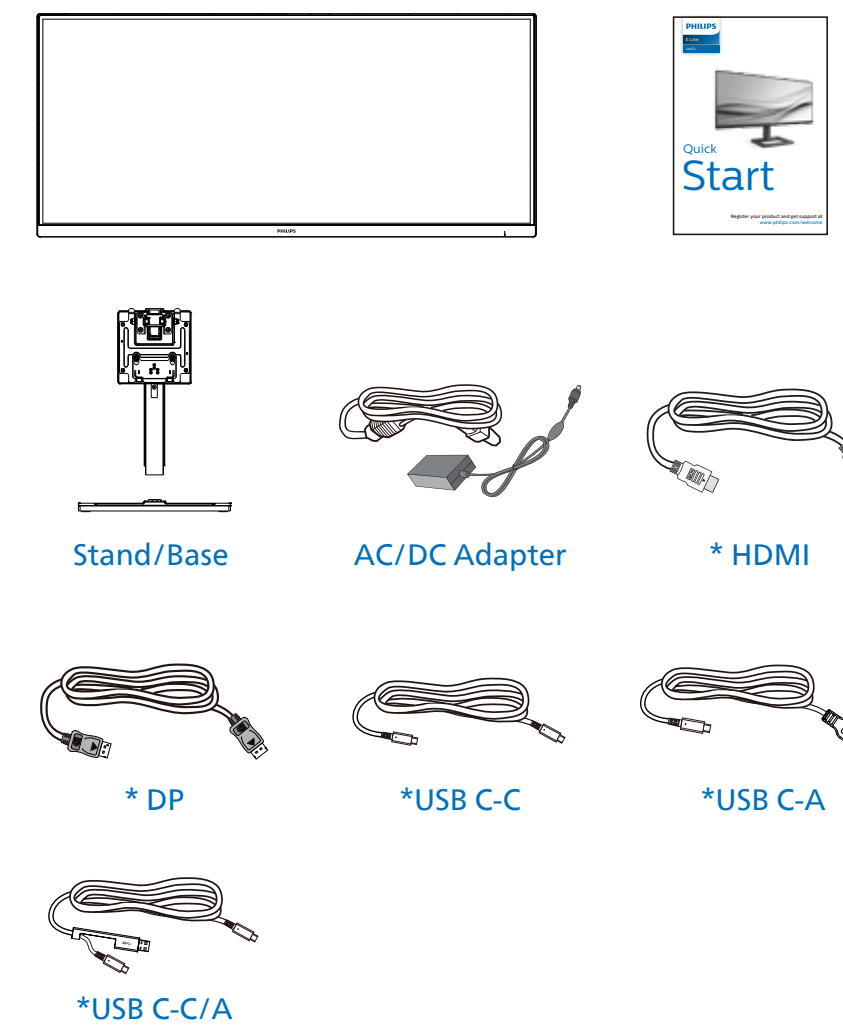

4

5

PIP

PBP

		SUB SOURCE POSSIBILITY (x)			
MultiView	Inputs	HDMI	DisplayPort	USBC	
MAIN SOURCE (x)	HDMI	●	●	●	
	DisplayPort	●	●	●	
	USBC	●	●	●	

Register your product and get support at www.philips.com/support

Version: M2346ELEQ1T
2022 © TOP Victory Investments Ltd. All rights reserved.

Specifications are subject to change without notice.

HDMI

www.philips.com

Energy Labelling
346E2LAE

Printed in China

H41G785381360A

PHILIPS

E Line

346E2

Quick Start

Register your product and get support at www.philips.com/welcome

* Different according to region.
Display design may differ from those illustrated.

1

2

USB C-C

USB A-C

3