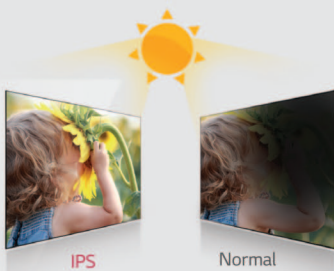

AUTO HIGHER RESOLUTION

WV50 supports Full HD. You can enjoy super fine image from each and every displays composing videowall.

IPS SUPERB PICTURE QUALITY

NO BLACKENING DEFECT

Hardly affected by light or heat, hence no blackening.

TRUE WIDE

No color changes or distortion from any viewing angle.

STABLE PANEL

When touch the screen, it can also display consistently with leaving no mark.

SUPER NARROW BEZEL DISPLAY

47WV50MS(BR) 47F"

- Brightness : 500nit (47WV50BR) / 800nit (47WV50MS)
- Shine-out (47WV50MS)
- Super Narrow Bezel (Bezel to Bezel: 4.9mm)
- 24 hours / 7 days Operation Support
- Monitor Control & Auto Calibration Solution
- Low Power Consumption

FEATURES

- Shine-out (47WV50MS)
- Panel Size : 47"
- Bezel to Bezel Size : 4.9mm
- Slim Depth : 90mm under
- Tile Mode : 15 x 15
- USB Playback → Low cost media player

- Low Screen Temperature on Standard Mode
- High Resistance to Blackening Defect
- Wide Viewing Angle

SPECIFICATIONS

47WV50MS(BR)

PANEL	screen size	47F"
Panel Technology	IPS (LED BLU)	
Aspect Ratio	16 : 9	
Native Resolution	1,920 x 1,080 (FHD)	
Brightness	800nit(47WV50MS) / 500nit(47WV50BR)	
Contrast Ratio	1,400 : 1	
Dynamic CR	500,000 : 1	
Viewing Angle (H x V)	178 x 178	
Response Time	12ms (Typ.)	
CONNECTIVITY	Input (Rear)	
Digital	DVI-D(1), HDMI(1) with HDCP for all input, Display Port(1)	
Analog	RGB(1), Component(RGB Shared), AV(BNC, 1)	
Audio	PC Audio In(1), AV/Component Audio In(RCA, 1)	
External Control	RS232C(1), RJ45(1), IR Receiver(1)	
USB	USB(1)	
Output (Rear)		
Digital	DVI-D(1)	
Analog	RGB(1)	
Audio	External speaker(1)	
External Control	RS232C(1)	
AUDIO		
Auto Volume	No	
Balance	Yes	
Audio Power	20W (10W x 2)	
Speaker On/off	Yes	
Clear Voice II	Yes	
Sound mode	Standard, Music, Cinema, Sports, Game	