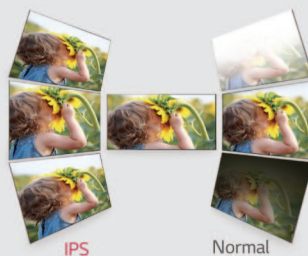

The Smartest Choice For Seamless Innovation

SUPER NARROW BEZEL DISPLAY 47WV50MS(BR)

SLIMMER BEZEL

4.9mm, the slimmest bezels create powerful and impactful video walls.

AUTO CALIBRATION

WV Series provide Automatic Calibration solution which enables to save time and labor on installation by adjusting the white balance on videowall easily.

AUTO HIGHER RESOLUTION

WV50 supports Full HD. You can enjoy super fine image from each and every displays composing videowall.

IPS SUPERB PICTURE QUALITY

NO BLACKENING DEFECT

Hardly affected by light or heat, hence no blackening.

TRUE WIDE

No color changes or distortion from any viewing angle.

STABLE PANEL

When touch the screen, it can also display consistently with leaving no mark.

SUPER NARROW BEZEL DISPLAY

47WV50MS(BR) 47F"

- Brightness : 500nit (47WV50BR) / 800nit (47WV50MS)
- Shine-out (47WV50MS)
- Super Narrow Bezel (Bezel to Bezel: 4.9mm)
- 24 hours / 7 days Operation Support
- Monitor Control & Auto Calibration Solution
- Low Power Consumption

FEATURES

- Shine-out (47WV50MS)
- Panel Size : 47"
- Bezel to Bezel Size : 4.9mm
- Slim Depth : 90mm under
- Tile Mode : 15 x 15
- USB Playback → Low cost media player

- Low Screen Temperature on Standard Mode
- High Resistance to Blackening Defect
- Wide Viewing Angle