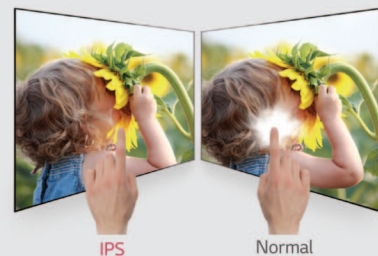

The Smartest Choice For Seamless Innovation

SUPER NARROW BEZEL DISPLAY 47WV50MS(BR)

SLIMMER BEZEL

4.9mm, the slimmest bezels create powerful and impactful video walls.

AUTO CALIBRATION

WV Series provide Automatic Calibration solution which enables to save time and labor on installation by adjusting the white balance on videowall easily.

AUTO HIGHER RESOLUTION

WV50 supports Full HD. You can enjoy super fine image from each and every displays composing videowall.

IPS SUPERB PICTURE QUALITY

NO BLACKENING DEFECT

Hardly affected by light or heat, hence no blackening.

TRUE WIDE

No color changes or distortion from any viewing angle.

STABLE PANEL

When touch the screen, it can also display consistently with leaving no mark.

SUPER NARROW BEZEL DISPLAY

47WV50MS(BR) 47F"

- Brightness : 500nit (47WV50BR) / 800nit (47WV50MS)
- Shine-out (47WV50MS)
- Super Narrow Bezel (Bezel to Bezel: 4.9mm)
- 24 hours / 7 days Operation Support
- Monitor Control & Auto Calibration Solution
- Low Power Consumption

FEATURES

- Shine-out (47WV50MS)
- Panel Size : 47"
- Bezel to Bezel Size : 4.9mm
- Slim Depth : 90mm under
- Tile Mode : 15 x 15
- USB Playback → Low cost media player

- Low Screen Temperature on Standard Mode
- High Resistance to Blackening Defect
- Wide Viewing Angle