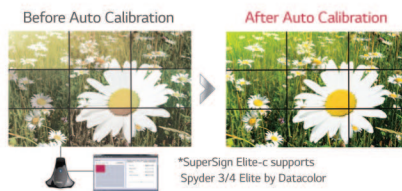

The Smartest Choice For Seamless Innovation

SUPER NARROW BEZEL DISPLAY 47WV50MS(BR)

SLIMMER BEZEL

4.9mm, the slimmest bezels create powerful and impactful video walls.

AUTO CALIBRATION

WV Series provide Automatic Calibration solution which enables to save time and labor on installation by adjusting the white balance on videowall easily.

AUTO HIGHER RESOLUTION

WV50 supports Full HD. You can enjoy super fine image from each and every displays composing videowall.

IPS SUPERB PICTURE QUALITY

NO BLACKENING DEFECT

Hardly affected by light or heat, hence no blackening.

TRUE WIDE

No color changes or distortion from any viewing angle.

STABLE PANEL

When touch the screen, it can also display consistently with leaving no mark.

SUPER NARROW BEZEL DISPLAY

47WV50MS(BR) 47F"

- Brightness : 500nit (47WV50BR) / 800nit (47WV50MS)
- Shine-out (47WV50MS)
- Super Narrow Bezel (Bezel to Bezel: 4.9mm)
- 24 hours / 7 days Operation Support
- Monitor Control & Auto Calibration Solution
- Low Power Consumption

FEATURES

- Shine-out (47WV50MS)
- Panel Size : 47"
- Bezel to Bezel Size : 4.9mm
- Slim Depth : 90mm under
- Tile Mode : 15 x 15
- USB Playback → Low cost media player

- Low Screen Temperature on Standard Mode
- High Resistance to Blackening Defect
- Wide Viewing Angle