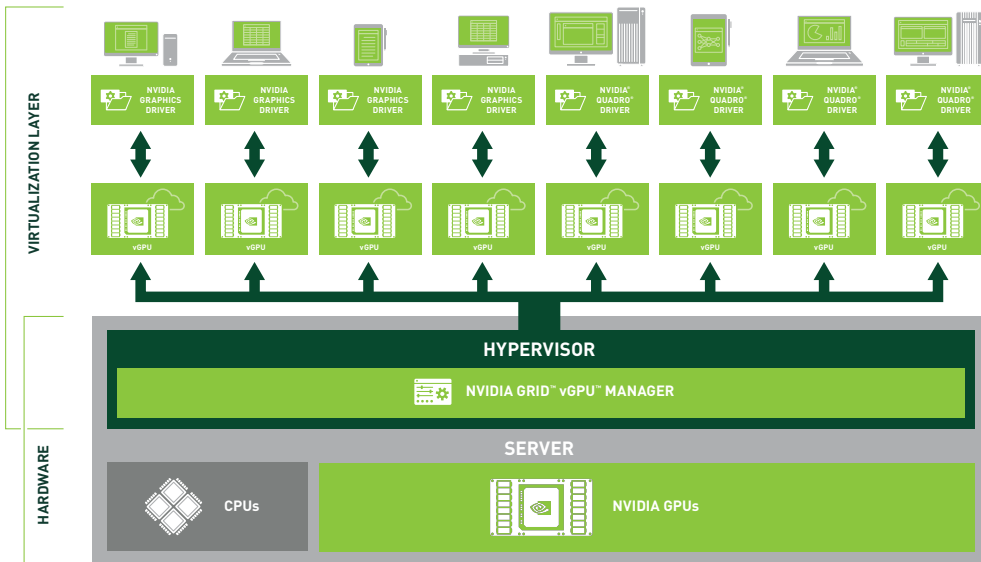

NVIDIA GRID lets IT centralize apps and data and provide users with virtual workspaces that are optimized for every worker, with greater security and accessibility on any device—even smartphones and tablets.

NVIDIA GRID Virtual PC brings proven performance to the data center. IT can finally virtualize 100% of its users, achieving dramatically lower cost per desktop and eliminating effort spent managing PCs.