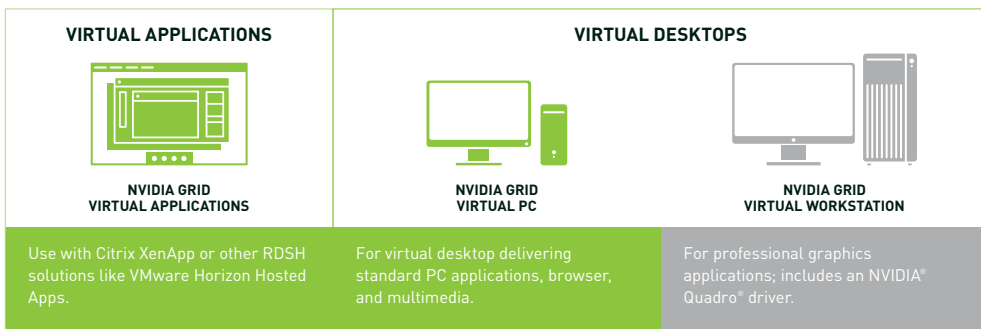

For more information visit www.nvidia.com/grid

© 2016 NVIDIA Corporation. All rights reserved. NVIDIA, the NVIDIA logo, NVIDIA GRID, Tesla, and Quadro are trademarks and/or registered trademarks of NVIDIA Corporation. All company and product names are trademarks or registered trademarks of the respective owners with which they are associated. Features, pricing, availability, and specifications are all subject to change without notice. AUG16